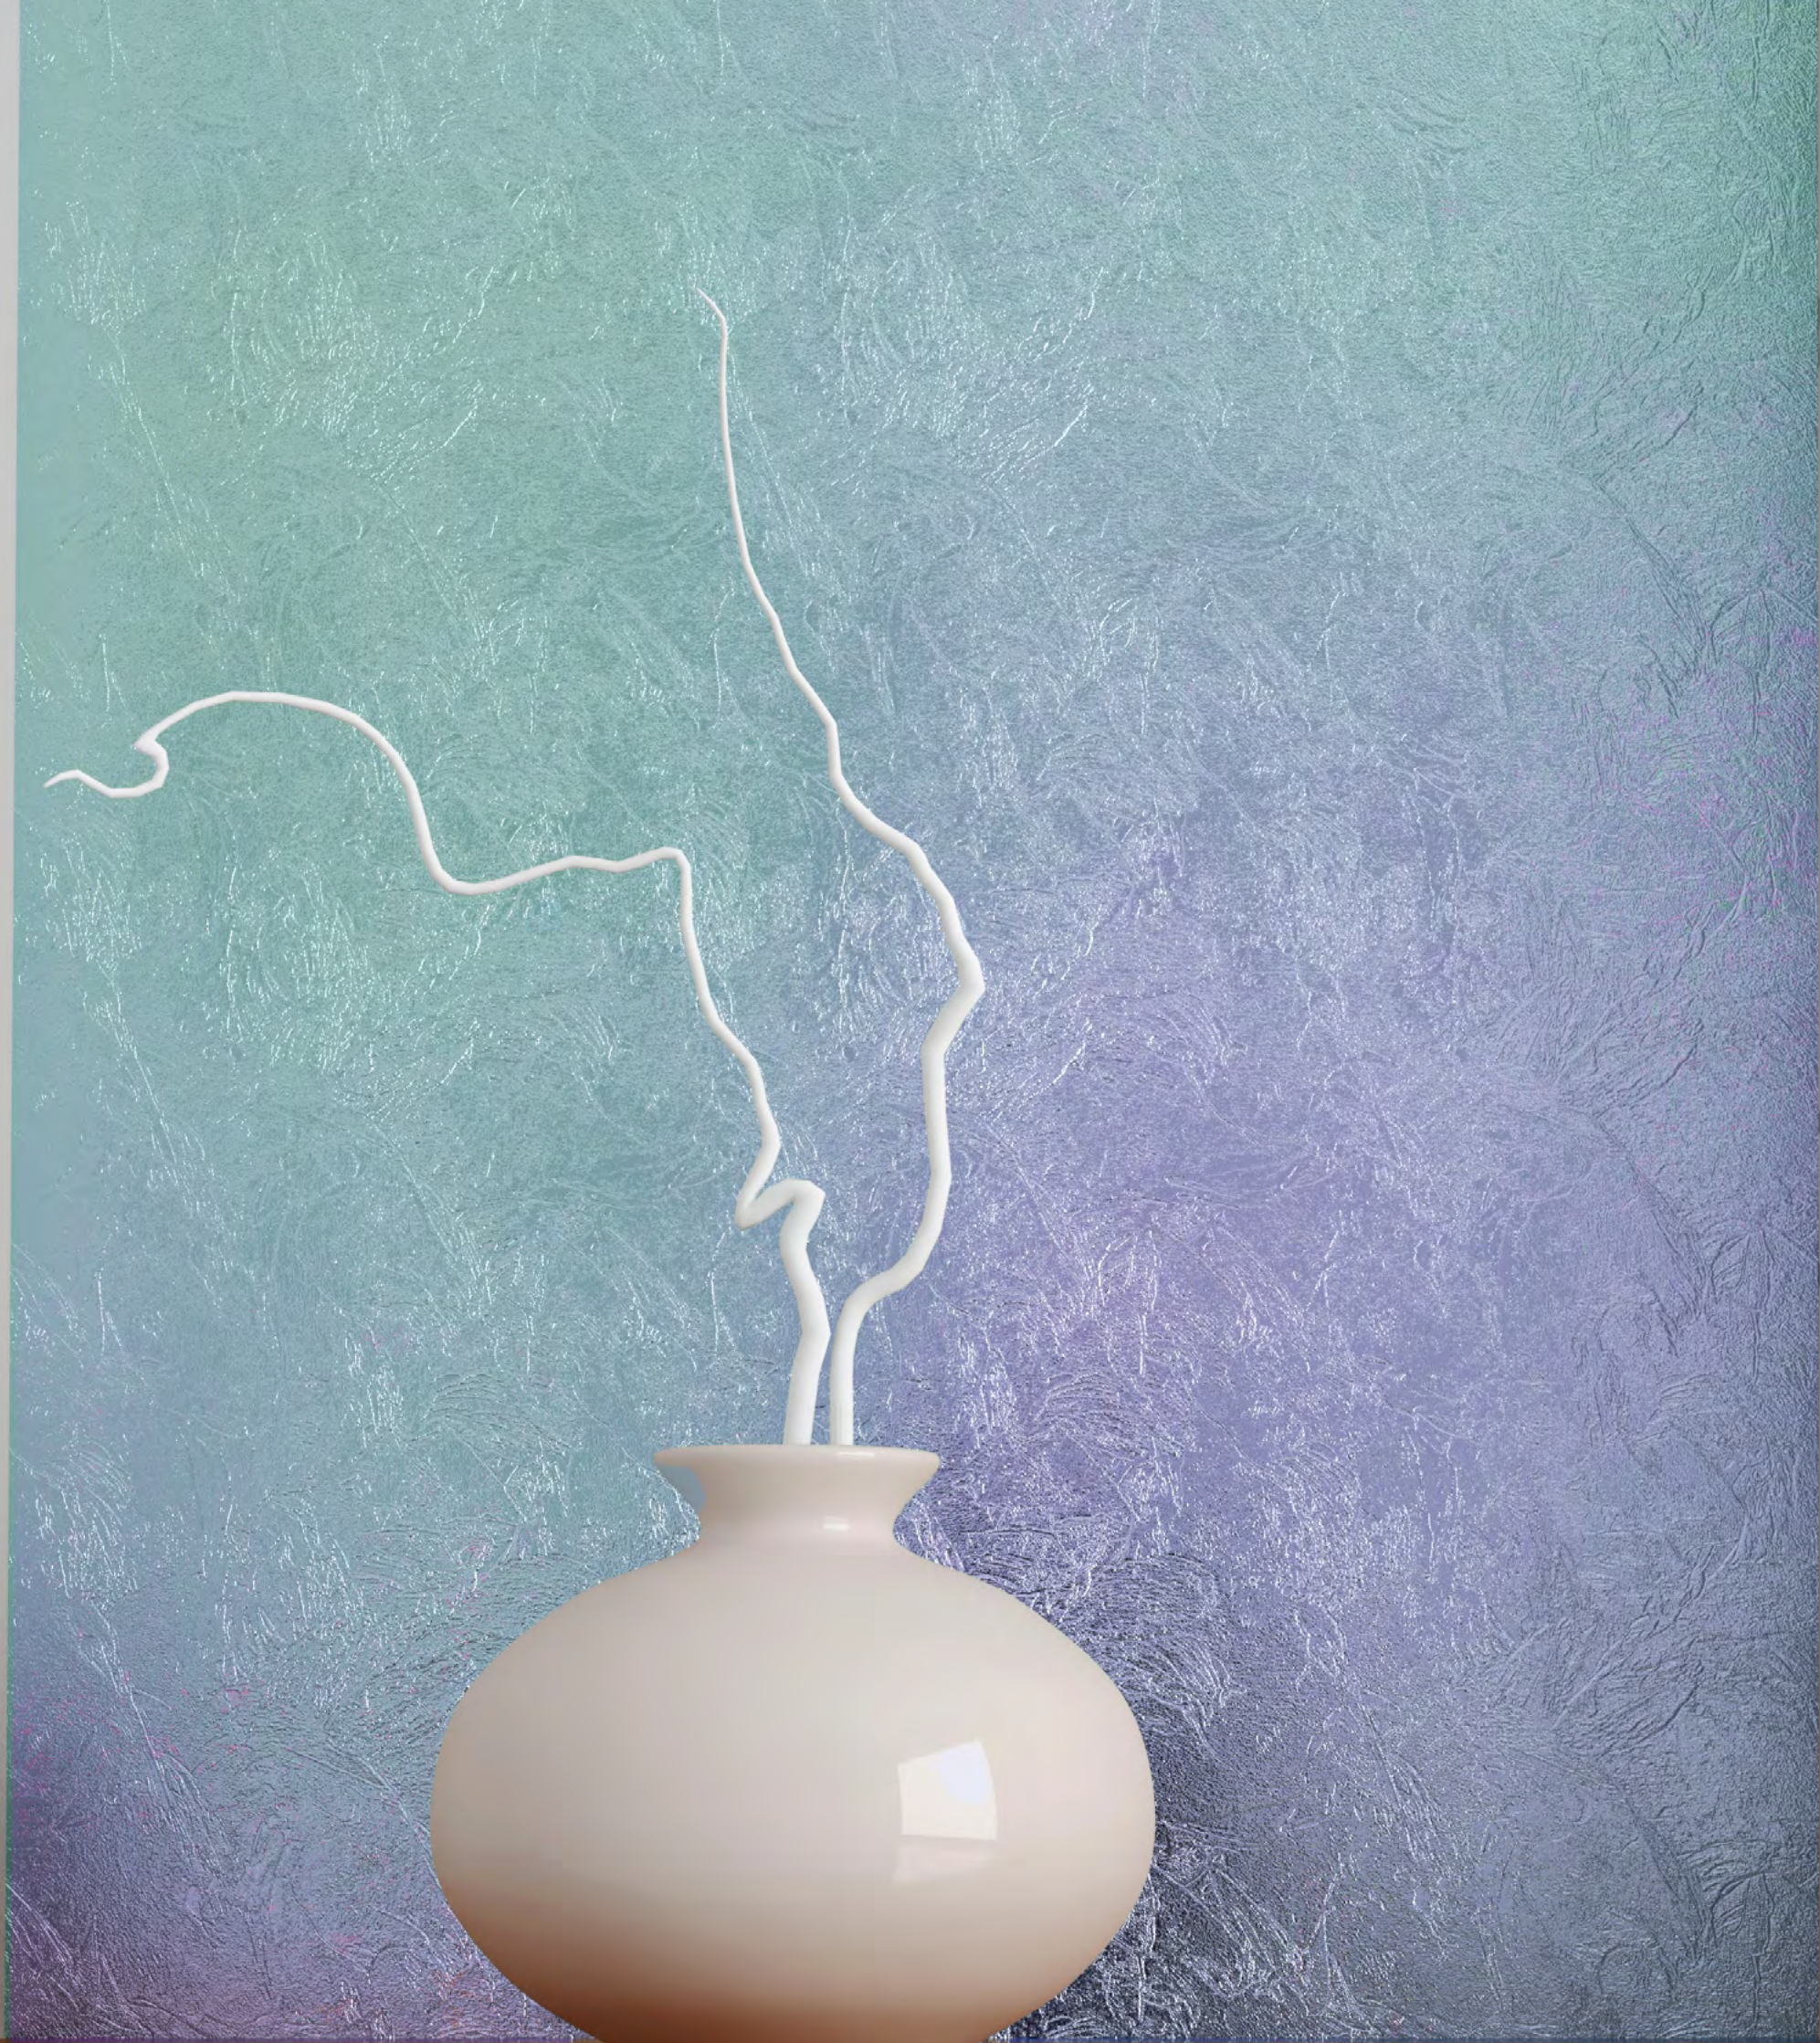

# TOP OF

#hoopslighting

Designed by  
**Veronika Janda Šindelářová**

Playfulness and delicacy of Hoops lamps make a unique addition to your interior and brighten the dark corner of each room. You can choose from different options of sizes, shades and glass colours to pick the right one for you.