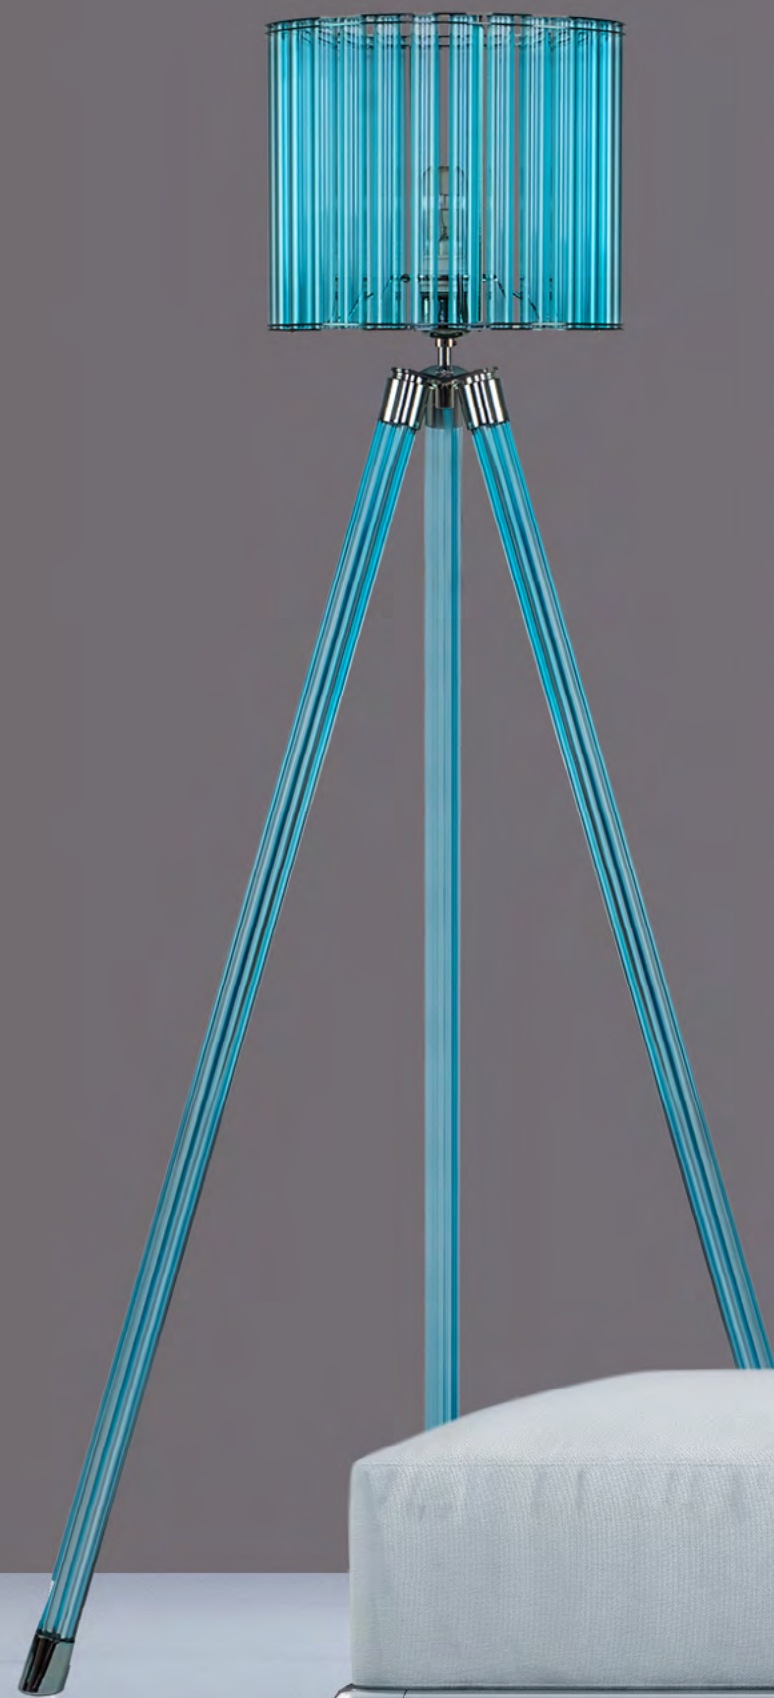

# TOP OF

#hoopslighting

Designed by  
**Veronika Janda Šindelářová**

Playfulness and delicacy of Hoops lamps make a unique addition to your interior and brighten the dark corner of each room. You can choose from different options of sizes, shades and glass colours to pick the right one for you.

# HOOPS Table lamp