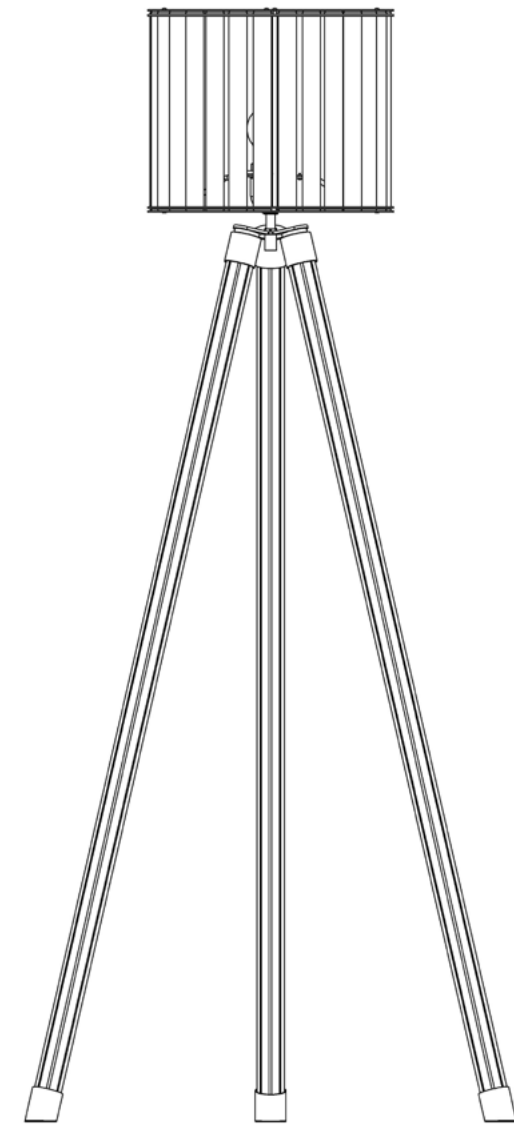

## Shade colours

290x550 mm  
shade dia 200 mm  
1xE14

360x670 mm  
shade dia 200 mm  
1xE14

## Surface finishes options

**HOOPS  
Floor lamp**

**Tripod options**

HPR 30

HPS 30

**Tripod colours**

clear

light grey