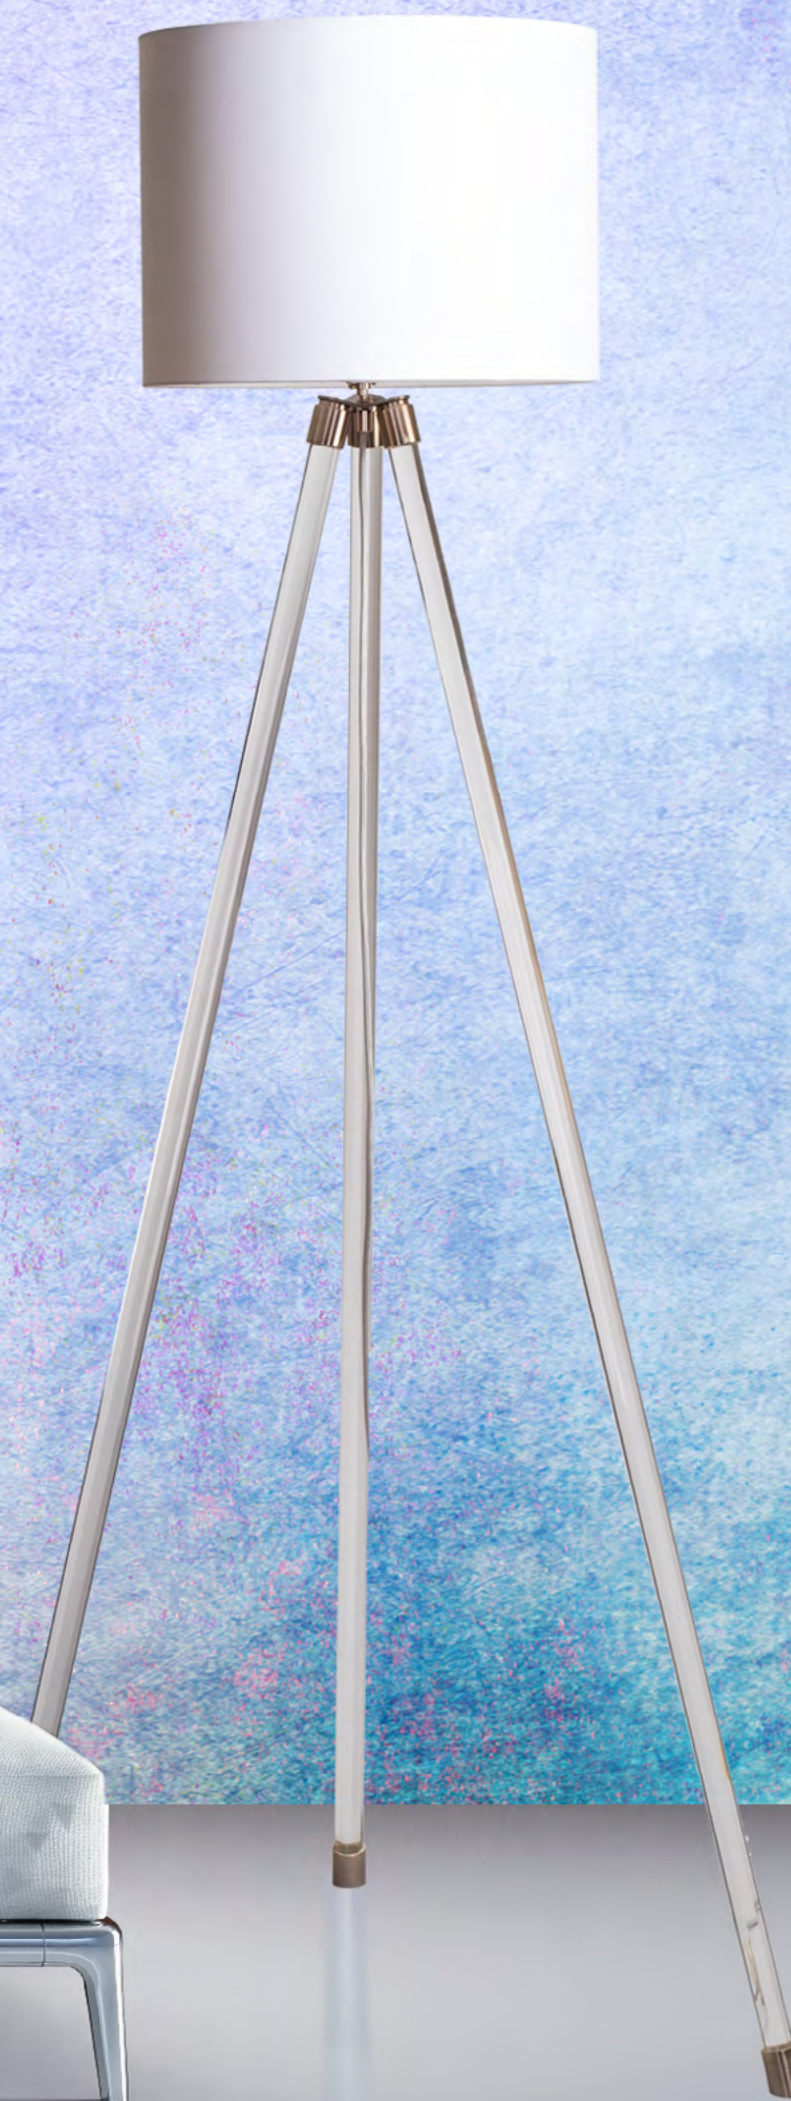

# TOP OF

#hoopslighting

Designed by  
**Veronika Janda Šindelářová**

Playfulness and delicacy of Hoops lamps make a unique addition to your interior and brighten the dark corner of each room. You can choose from different options of sizes, shades and glass colours to pick the right one for you.