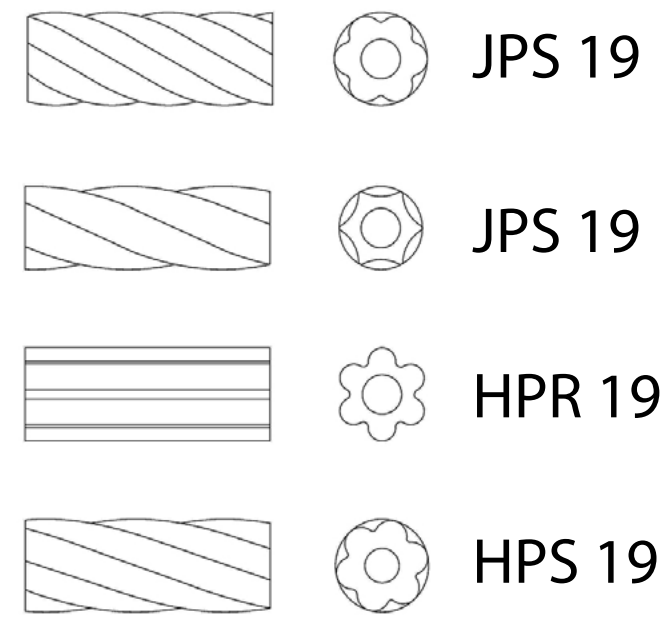

Tripod options