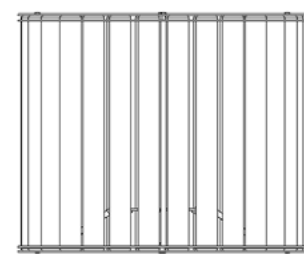

Shade options